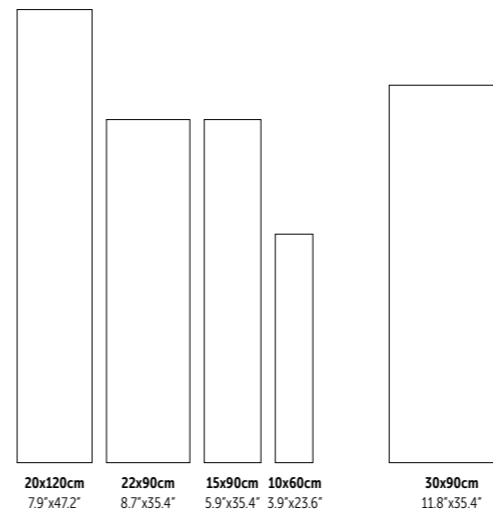

NOCE

CASTAGNO

NEBBIA

GRIGIO

Porcelain Tiles
Wall & Floor

Wall Tiles
Wall

FINISHES

NATURAL
 (Porcelain Tiles - 20x120)
 R9
 A
 Class 1

ANTI-SLIP
 (Porcelain Tiles - 20x120)
 R11
 A+B+C
 Class 3
 PTV \geq 36

NATURAL
 (Porcelain Tiles)
 R10

ANTI-SLIP
 (Porcelain Tiles)
 R11
 A+B
 PTV \geq 36

MATTE
 (Wall Tiles)

SEE IT IN YOUR ROOM!

Bosco Castagno 22.05x88.8 cm ret. Natural P9082C2
 Bosco Castagno 14.5x88.8 cm ret. Natural P9082C3