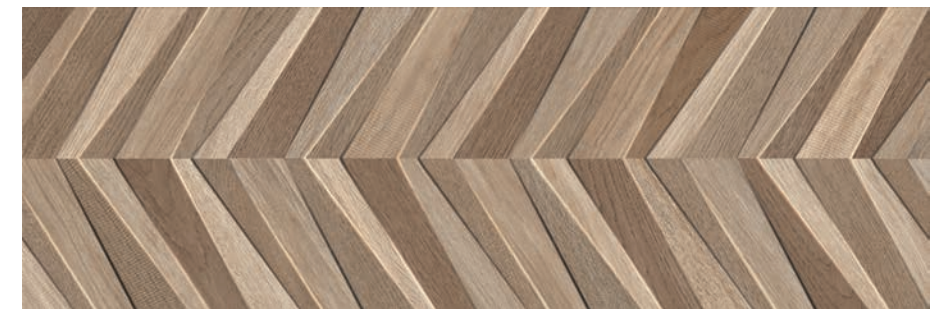

WALL TILES: LOIRE ART DARK 40X120, MARBLEOUS MATT 40X120

WHITE BODY WALL TILES
REVESTIMIENTO PASTA BLANCA

40X120
16"X47"

LOIRE

LOIRE ART LIGHT
40X120

R120H
KUM6C00L 3

LOIRE ART DARK
40X120

R120H
KUM6C00D 3