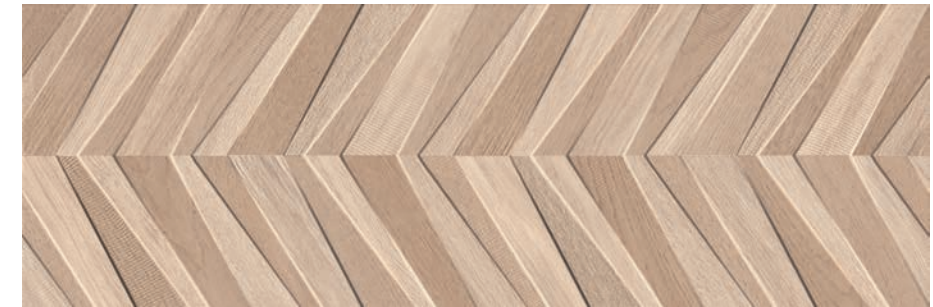

WALL TILES: LOIRE ART DARK 40X120, MARBLEOUS MATT 40X120

WHITE BODY WALL TILES
REVESTIMIENTO PASTA BLANCA

40X120
16"X47"

LOIRE

LOIRE ART LIGHT
40X120

R120H
KUM6C00L 3

LOIRE ART DARK
40X120

R120H
KUM6C00D 3