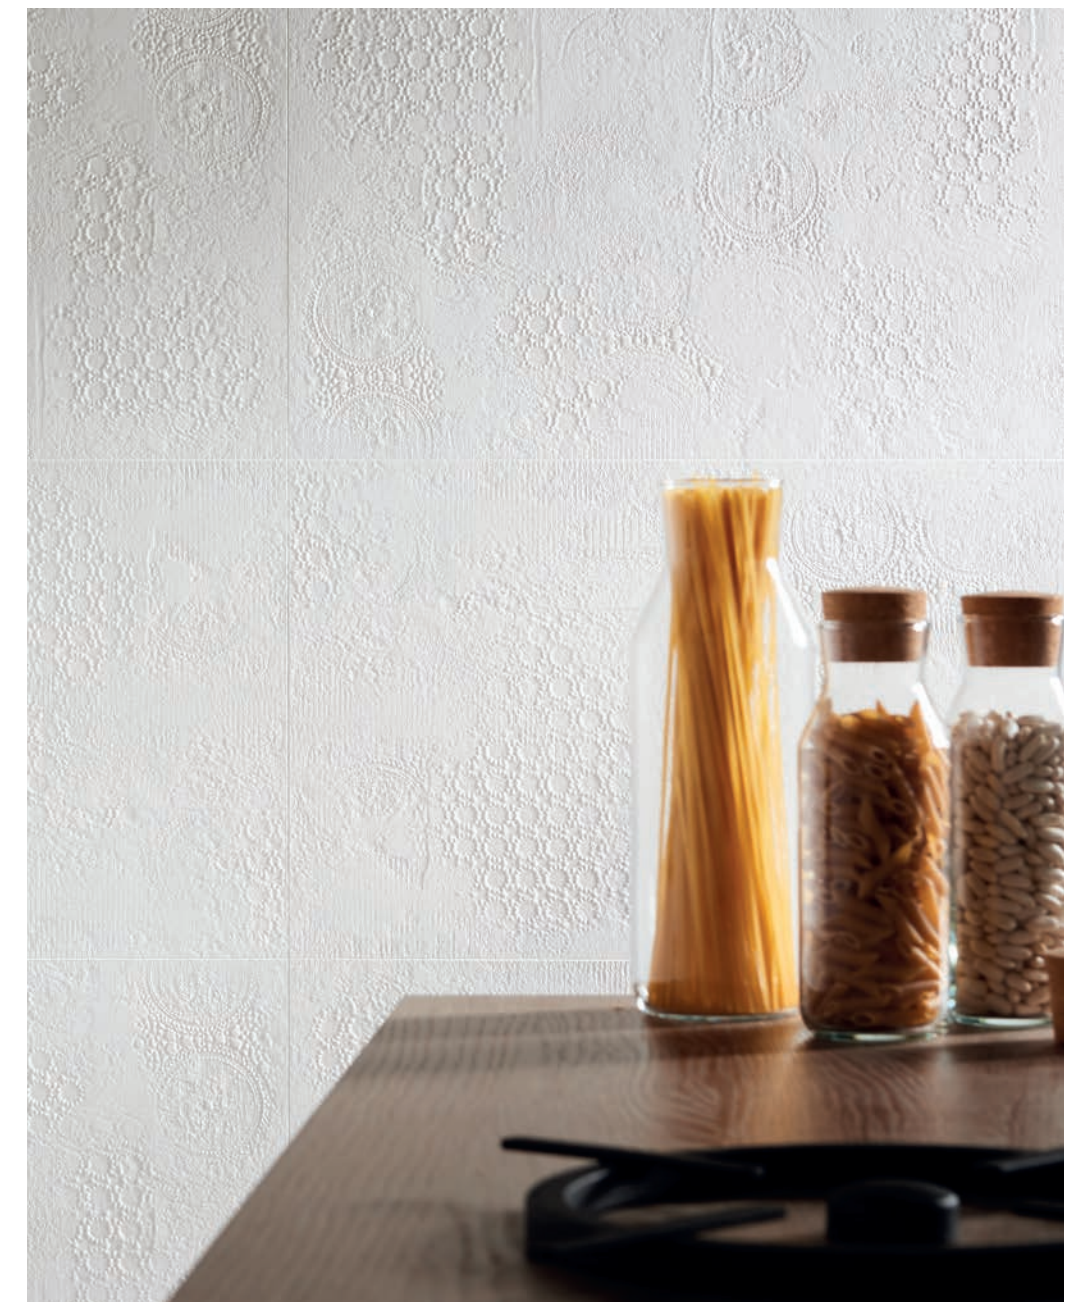

WALL TILES: EXPERIENCE SPIRE WHITE 40X120, EXPERIENCE HORIZON WHITE 40X120
FLOOR TILES: ALIZA PEARL SOFT 90X90

EXPERIENCE

DIFFERENT WAYS OF DRESSING UP WALLS

WALL TILES: EXPERIENCE BLUR WHITE 40X120

WHITE BODY WALL TILES
REVESTIMIENTO PASTA BLANCA