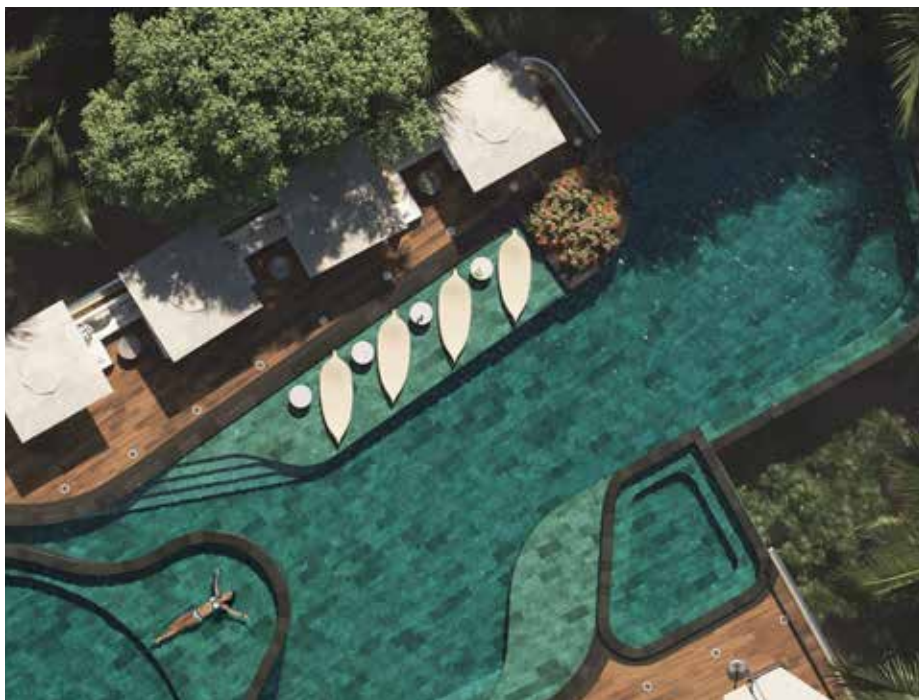

Trésor Bali es el protagonista de un diseño que nos traslada en un instante al lugar más exótico del mundo. Para conseguir esta estética colocamos el nuevo **Trésor Bali** en el vaso y todos sus complementos: escaleras, plataformas y zona spa. El borde de toda la piscina se creó con el color **Trésor Java** y nuestra **Rejilla Flex**. El contraste entre el borde y el vaso realza aún más la belleza del agua color turquesa. Para la playa, elegimos **Alma Forest**, nuestro gres porcelánico con look madera.

Trésor Bali is the protagonist of the design that makes us travel instantly to the most exotic part of the world. This aesthetic is available for all the areas of your pool including the steps, decking and vitality area. The pool edge has been designed with the **Trésor Java** and our **Flex overflow grate**. Their contrast will emphasis even more the beautiful turquoise water colour. For the decking, we chose **Alma Forest**, our porcelain tiles with a vibrant wood look.

Trésor Bali est le protagoniste de ce design nous transportant instantanément dans les endroits les plus exotiques de ce monde. Vous pouvez sublimer toutes les zones de votre piscine par cette esthétique en incluant les marches, la plage et la zone spa. La margelle a été créée avec **Trésor Java** et notre **grille de débordement Flex**. Leur contraste accentue encore plus cette couleur d'eau turquoise. Pour la plage, nous avons choisi **Alma Forest**, notre grès cérame avec un look de bois intense.

- ① Vaso / Tank / Bassin
  Trésor Bali
  31 x 62,6 x 0,9
- ② Peldaños interior piscina / Internal coping tiles for pools / Margelles intérieures de piscine
  L62 Trésor Bali
  62,6 x 31 x 3,8
- ③ Borde / Edge / Bord
  647 Trésor Java
  62,6 x 31 x 2,6
- ④ Rejilla Flex / Flex Grid / Grille Flex
  245 FL Trésor Java
  24,5 x 49,5 x 2,2
- ⑤ Playa / Pool Deck / Plage
  Alma Forest
  19,4 x 97,8 x 1