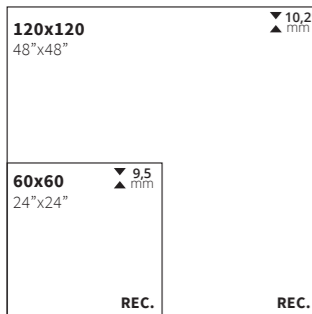

Pietra Di Gre Perla

● 120x120	Rec.	M139	017.120.0037.13993	
● 60x120	Rec.	M86	017.869.0037.13993	
● 60x60	Rec.	M51	017.840.0037.13993	
● 30x60	Rec.	M51	017.450.0037.13993	

Pietra Di Gre Multi

● 120x120	Rec.	M139	017.120.0558.13993	
● 60x120	Rec.	M86	017.869.0558.13993	
● 60x60	Rec.	M51	017.840.0558.13993	
● 30x60	Rec.	M51	017.450.0558.13993	

Rvto. / Wall / Rvfm.: Pietra Di Gre Bianco 60x120
Pvto. / Floor / Sol: Pietra Di Gre Grigio 60x120

Formatos / Sizes / Formats

Empaquetado / Packaging / Emballage

Formato	pz/cj	m ² /cj	cj/pl	m ² /pl	kg/cj	kg/pl
60x120	2	1.44	32	46.08	34.25	1,121.00
30x60	6	1.08	48	51.84	23.60	1,152.80
120x120	1	1.44	36	51.84	35.00	1,300.00
60x60	4	1.44	30	43.20	31.50	965.00