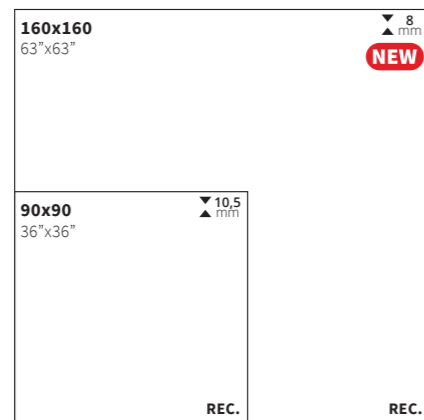

MOLEANOS

Formatos / Sizes / Formats

DECORSTONE
GRES PORCELÁNICO
PORCELAIN TILES · GRÈS CÉRAMÉ

Moleanos Sand

● 120x280	Rec.	M220	052.961.0119.09587	MATT
● 160x160	Rec.		052.154.0119.09587	MATT
● 120x120	Rec.	M139	017.120.0119.09587	MATT
● 90x90	Rec.	M86	017.804.0119.09587	MATT
● 60x120	Rec.	M99	017.869.0119.09587	MATT
● 60x60	Rec.	M60	017.840.0119.09587	MATT
● 30x30(5)	Malla	M251	025.281.0119.09587	MATT