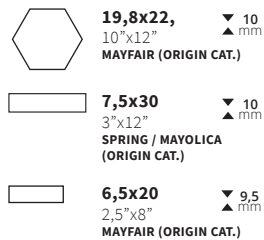

Formatos / Sizes / Formats

Disponible en / Available in / Disponible:
ESSENZA 30x90 - Pág. / Page / Page 230
ESSENZA 40x120 - Pág. / Page / Page 232

Piezas especiales / Special pieces / Pièces especiales
Consultar en página / Consult on page / Consulter en page: 314

*Peldaño Gradone	*Ángulo Gradone	*Peldaño Ranurado	*Ángulo Ranurado	*Rodapié C/Romo	*Rodapié Dec.

Alto Brillo Semipulido

Empaquetado / Packaging / Emballage

Formato	pz/cj	m²/cj	cj/pl	m²/pl	kg/cj	kg/pl
75x150	1	1.13	40	45.20	28.00	1,184.00
60x120	2	1.44	32	46.08	34.25	1,121.00
45x90	3	1.21	55	66.55	25.00	1,395.00
30x60	6	1.08	48	51.84	23.60	1,152.80
120x120	1	1.44	36	51.84	35.00	1,300.00
60x60	4	1.44	30	43.20	31.50	965.00
9x60	18	0.97	56	54.32	22.40	1,274.40
30x30(7)	11	1.00	42	42.00	23.10	990.20