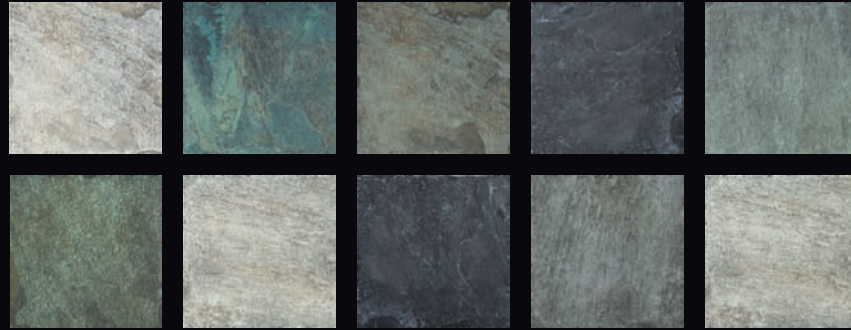

# Tucson

CONTEMPORARY STONE

FLOOR Tucson Grey Antislip 60x120 - Peldaño Recto Tucson Grey Antislip 33x120 - Tucson Bali 20x20

MAX. 20%

C3 / R11

TUCSON WHITE 60x120  
NATURAL  
ANTISLIP

DUR1100  
DUR1400

TUCSON GREY 60x120  
NATURAL  
ANTISLIP

DUR1100  
DUR1400

TUCSON SAND 60x120  
NATURAL  
ANTISLIP

DUR1100  
DUR1400

MAX. 20%

C2

TUCSON BALI 20x20  
C2

Q1150

TUCSON PHUKET 20x20  
C2