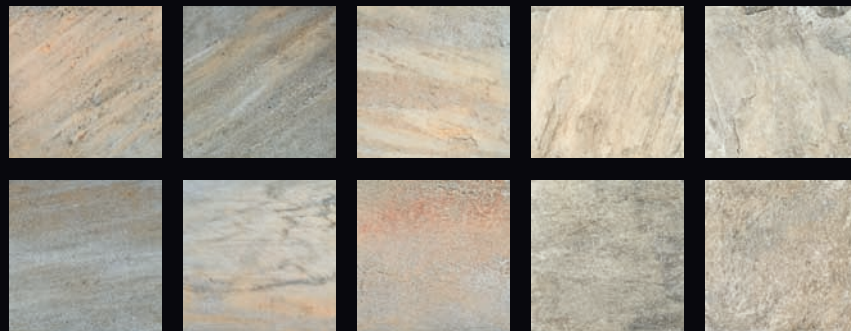

# Tucson

CONTEMPORARY STONE

FLOOR Tucson Grey Antislip 60x120 - Peldaño Recto Tucson Grey Antislip 33x120 - Tucson Bali 20x20

MAX. 20%

C3 / R11

TUCSON WHITE 60x120  
NATURAL  
ANTISLIP

DUR1100  
DUR1400

TUCSON GREY 60x120  
NATURAL  
ANTISLIP

DUR1100  
DUR1400

TUCSON SAND 60x120  
NATURAL  
ANTISLIP

DUR1100  
DUR1400

MAX. 20%

C2

TUCSON BALI 20x20  
C2

Q1150

TUCSON PHUKET 20x20  
C2