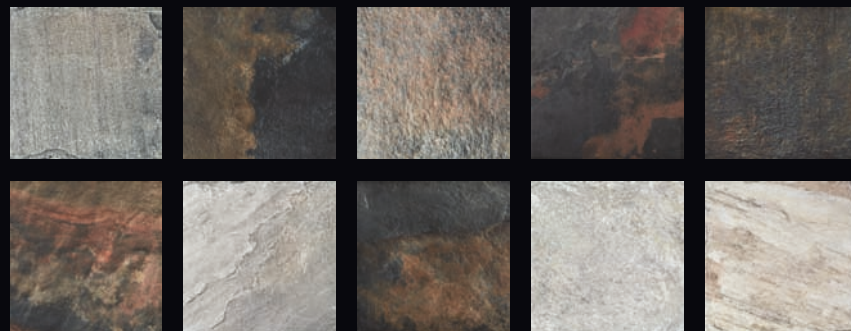

TUCSON JAVA 20x20
C2

Q1150

Cada modelo tiene 30 diseños diferentes. Se sirven mezclados.
Each model has 30 different designs served mixed.