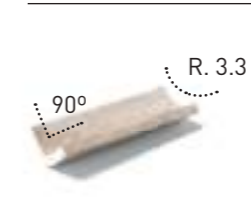

Iconic Stone

Cantonera transición exterior
External transition corner

↗ 4.5x16cm 1.8"x6.3"

C3 R11 · Ref. MDCA CE00

Iconic Stone

Cantonera transición interior
Inner transition corner

↗ 5.5x16cm 2.1"x6.3"

C3 R11 · Ref. MDCA CI00