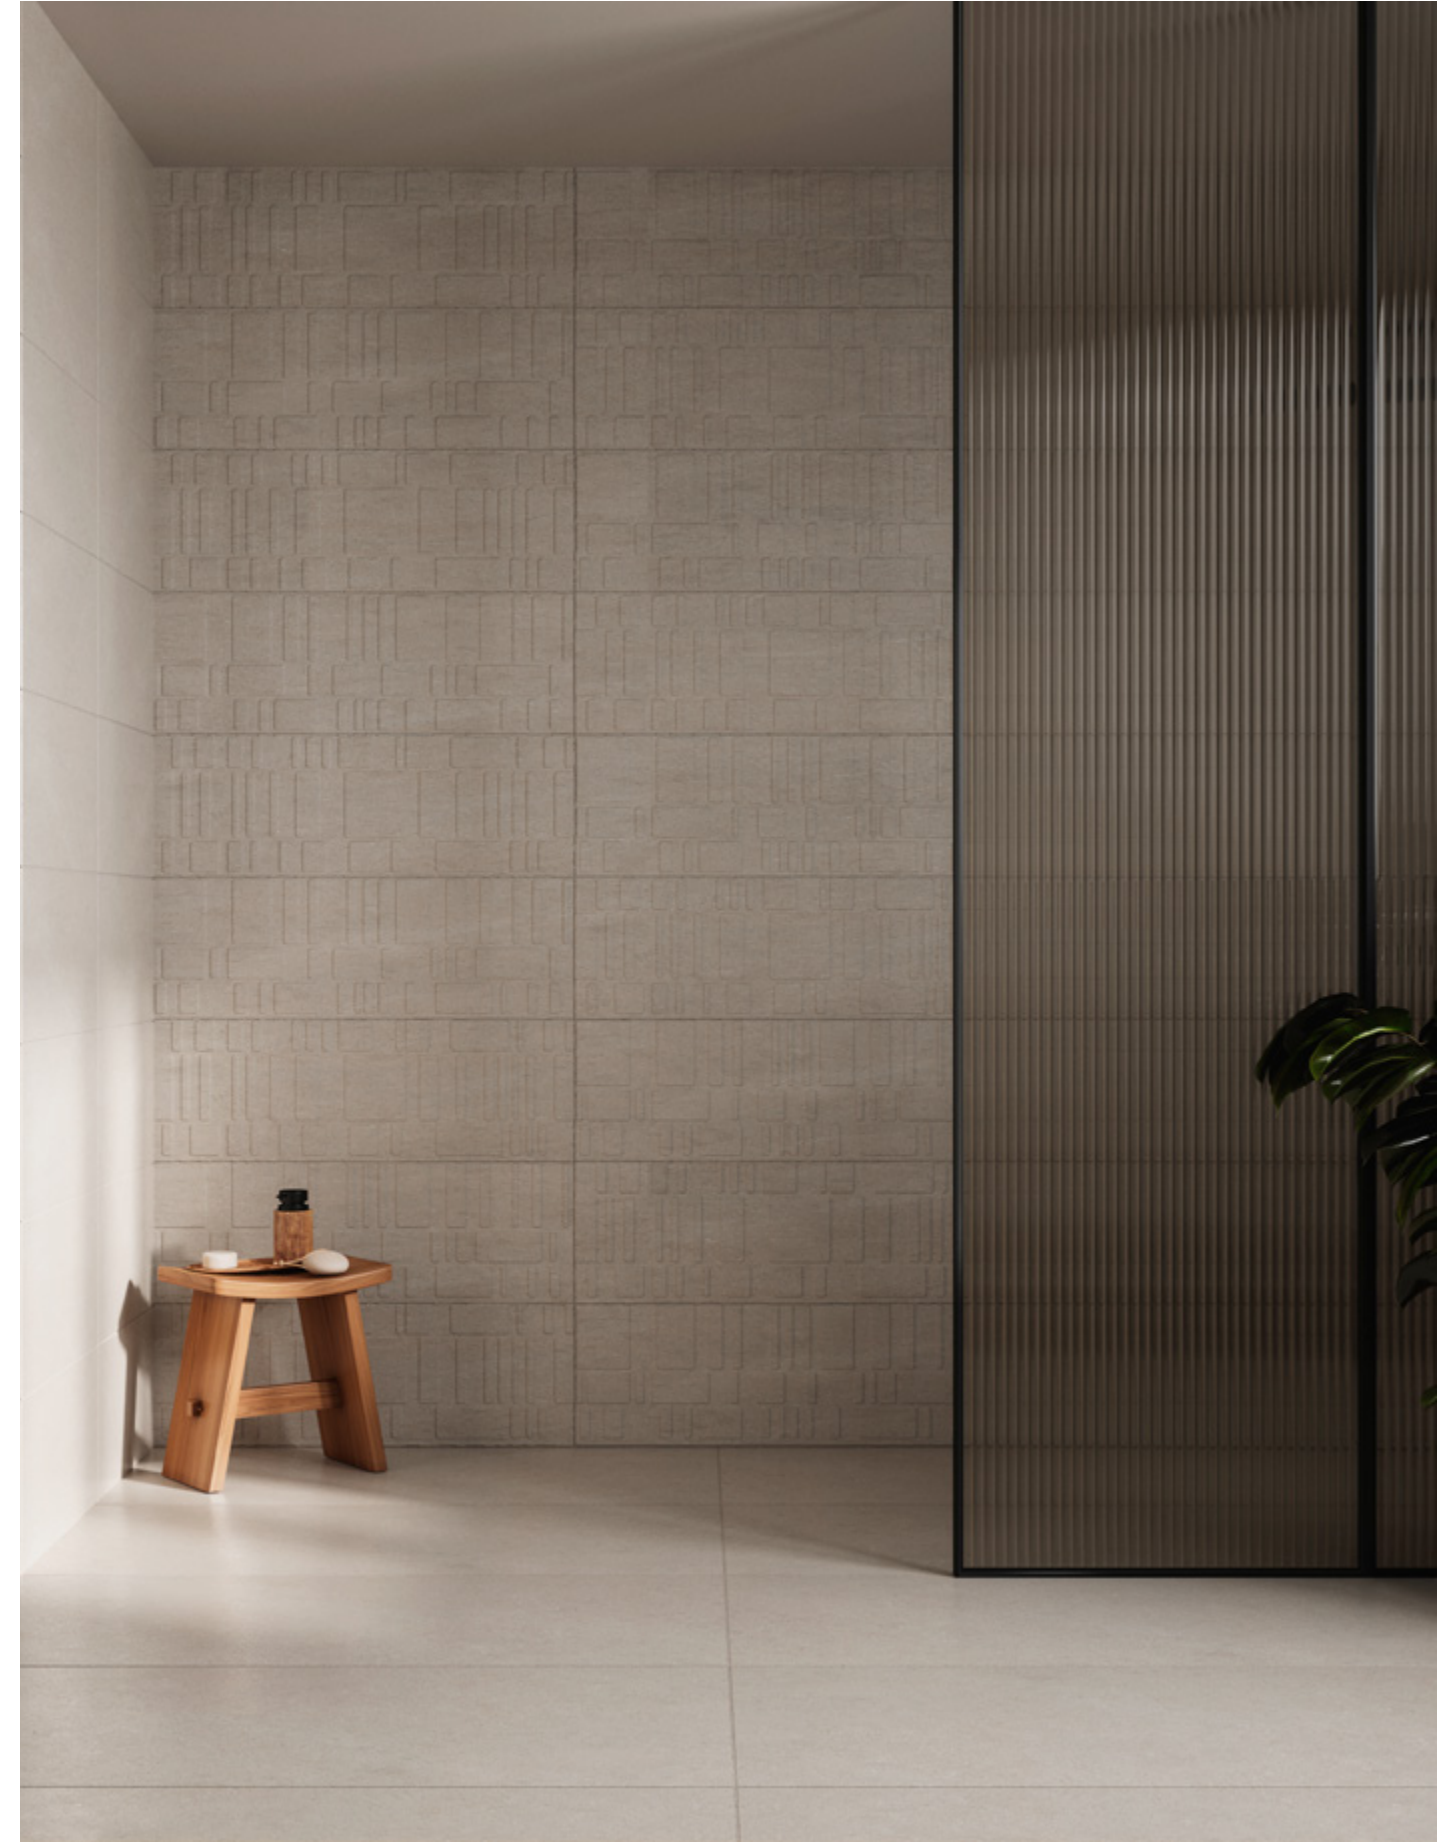

KHALA GREY

KHALA CHANCE GREY

KHALA CREAM

KHALA CHANCE CREAM

KHALA TAUPE

KHALA CHANCE TAUPE

KHALA TAUPE 30x90 cm / 11.8"x36" XS RC ↘	KHALA CHANCE TAUPE 30x90 cm / 11.8"x36" XS RC ↘	KHALA CREAM 60x120 cm / 24"x48" RC ↘	STONE PIEDRAS
--	---	--	------------------