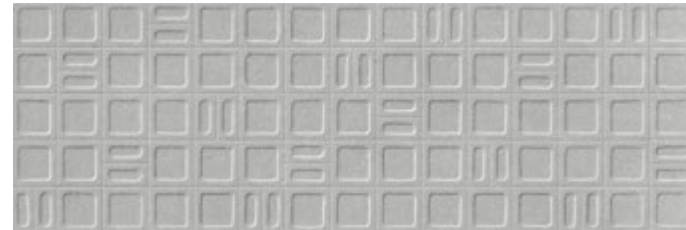

WALL TILE + WHITE BODY + RECTIFIED + MATT
AZULEJO + PASTA BLANCA + RECTIFICADO + MATE

40x120 cm/16"x48"

GRAVEL WHITE

GRAVEL SQUARE WHITE

GRAVEL GREY

GRAVEL SQUARE GREY

GRAVEL CREAM

GRAVEL SQUARE CREAM