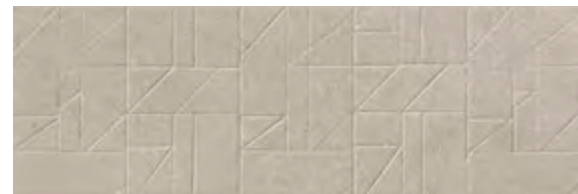

GRAVEL WHITE GRAVEL CREAM GRAVEL EARTH GRAVEL GREY GRAVEL SHADOW GRAVEL BLACK

WALL TILE + WHITE BODY + MATT
AZULEJO + PASTA BLANCA + MATE

25x75 cm/10"x30"

GRAVEL WHITE

GRAVEL GEO WHITE

GRAVEL GREY

GRAVEL GEO GREY

GRAVEL CREAM

GRAVEL GEO CREAM

GRAVEL EARTH

GRAVEL GEO EARTH

GRAVEL GREY
25x75 cm/10"x30"
↘

GRAVEL GEO GREY
25x75 cm/10"x30"
↘

GRAVEL GREY
75x75 cm/30"x30" RC
↘

CONCRETE
CEMENTOS