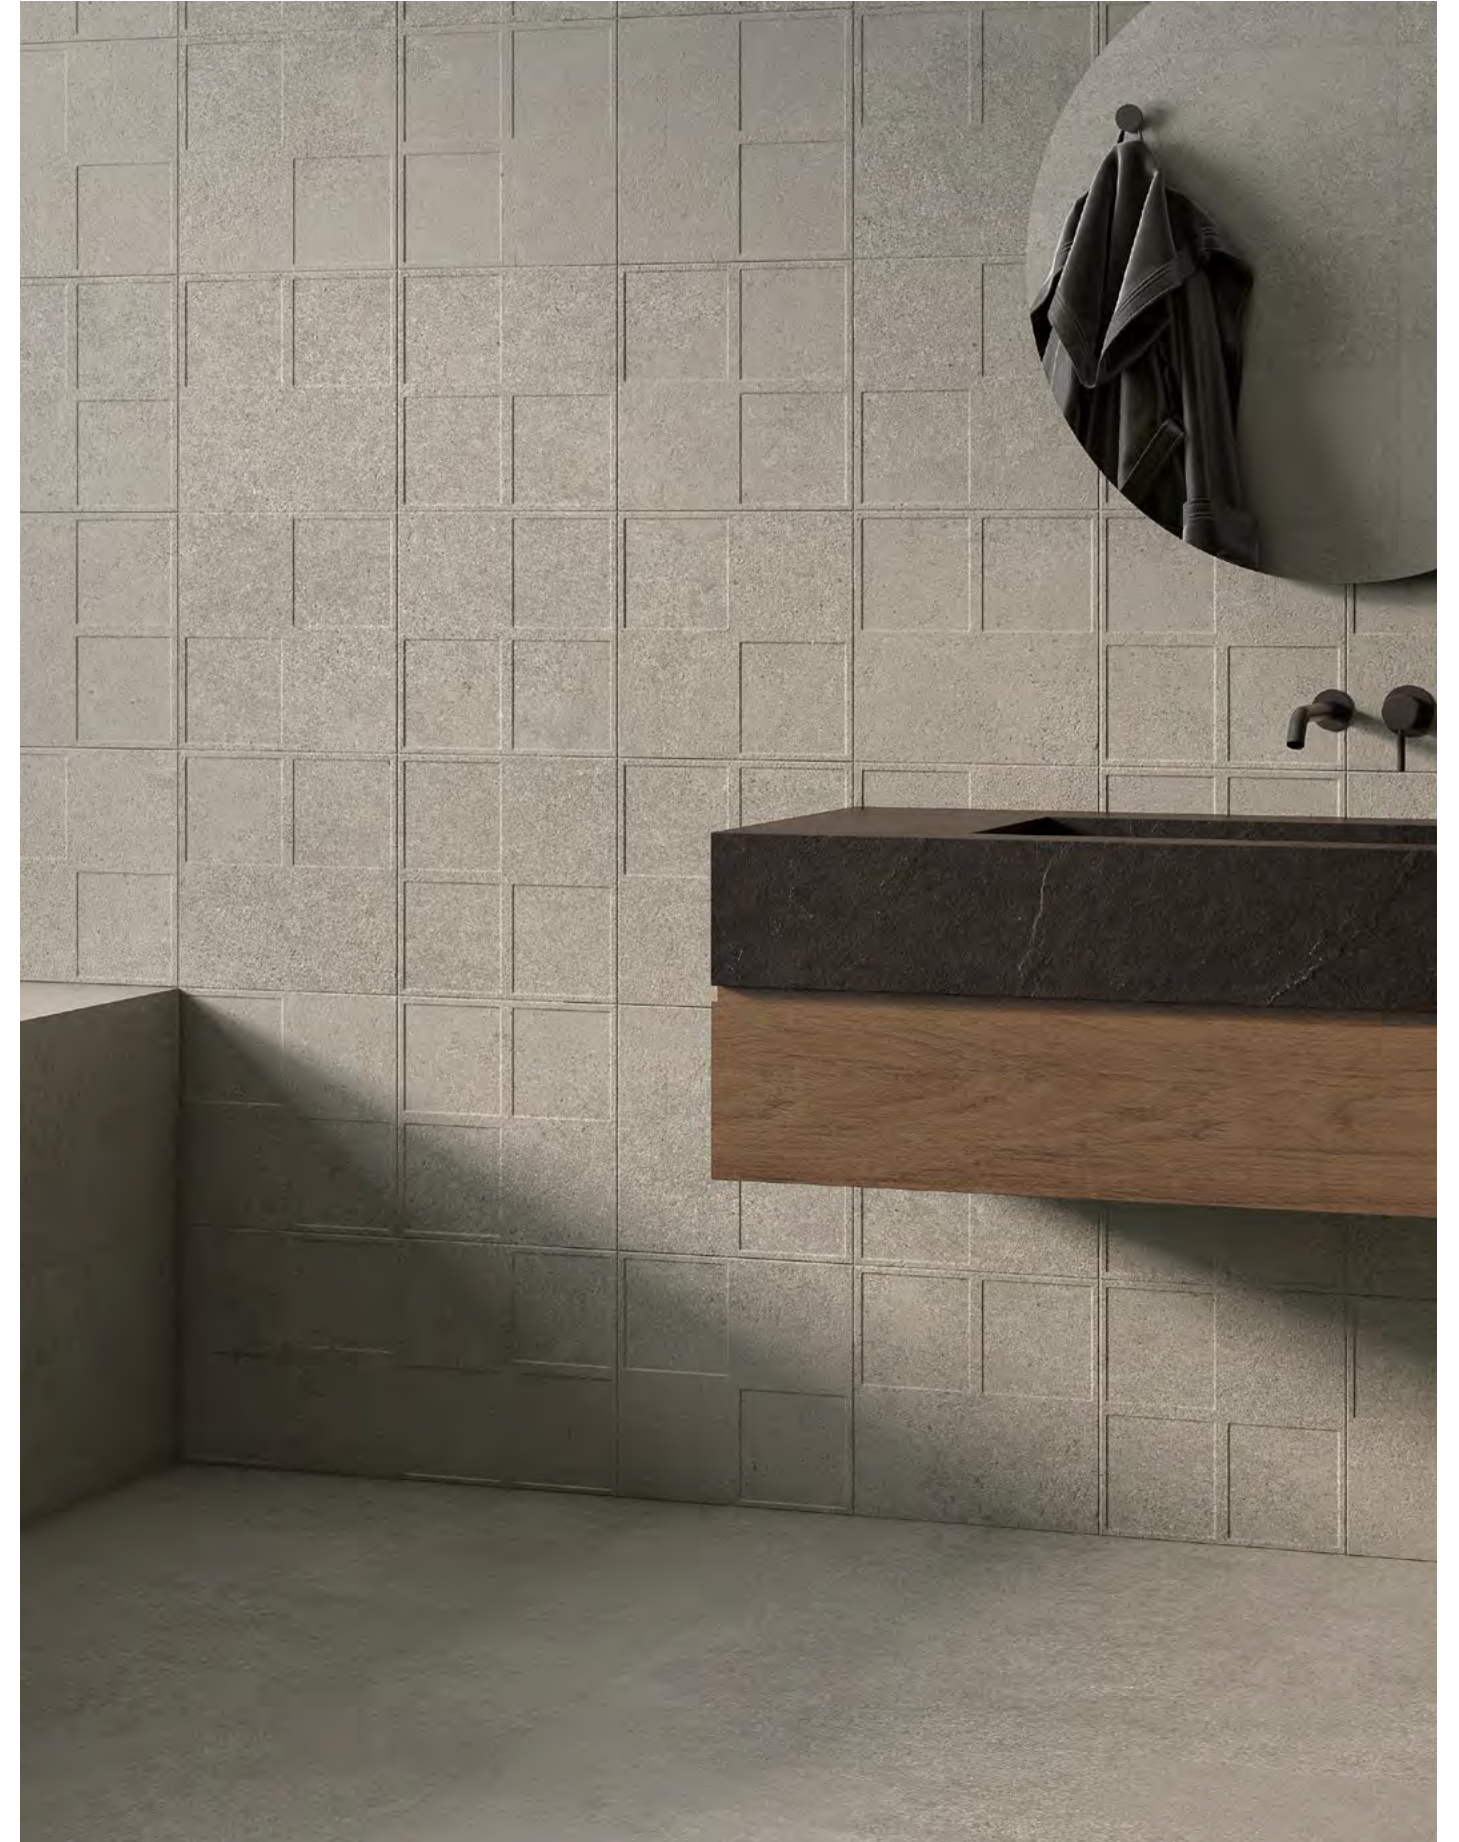

WALL TILE + WHITE BODY + MATT
AZULEJO + PASTA BLANCA + MATE

30x60 cm / 11.8"x24"

GENEVE BLANC 30x60 cm / 11.8"x24" ↘	GENEVE BRICK BLANC 30x60 cm / 11.8"x24" ↘	GENEVE BLANC 60x120 cm / 24"x48" ↘	TEXTURE TEXTURAS
---	---	--	---------------------