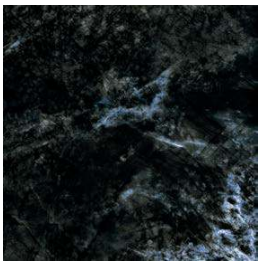

N13C3

CHILE BLACK
90 X 90 / 36" X 36" REC. SSHINE

N9C3