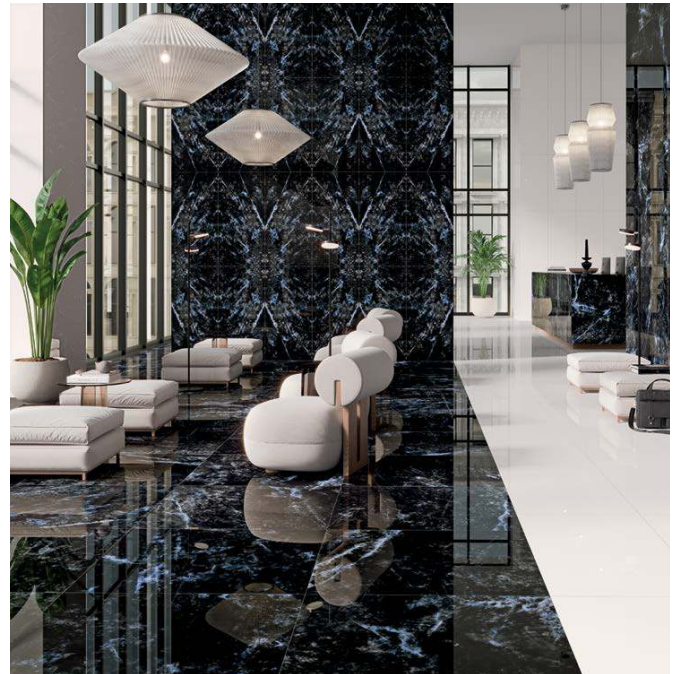

90 X 90 / 36" X 36" 15 PIECES / 15 PREZAS
60 X 120 / 24" X 48" 16 PIECES / 16 PREZAS

PACKING LIST — LISTA DE EMBALAJE

CLASSIFICATION	PIECES / PIEZAS	Kg	m²	CMPS		CMPS		SQUARE FT	
				60X120	90X90	60X120	90X90	sq	sq
90 X 90	2	27,00	1,61	40	68,31	1,680			
60 X 120	2	26,50	1,43				35	47,24	990