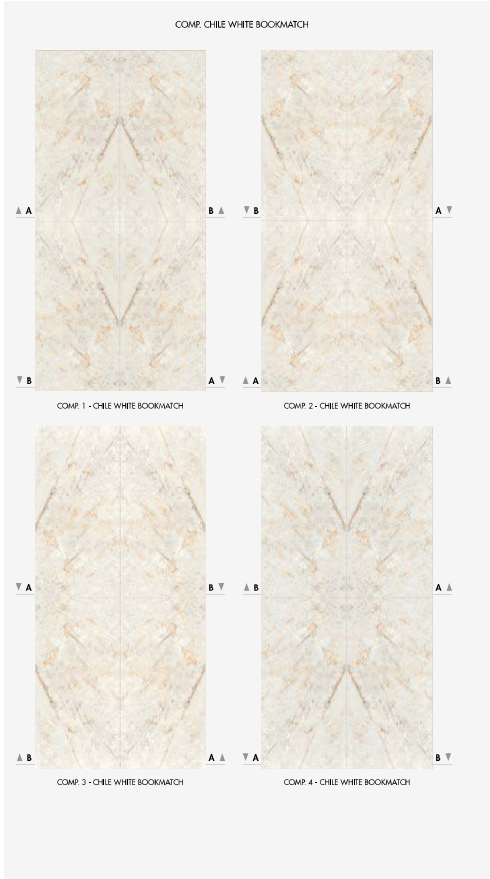

CHILE WHITE
60 X 120 / 24" X 48" REC.
60 X 120 / 24" X 48" REC. SSHINE

N13A2
N13C3

CHILE WHITE
90 X 90 / 36" X 36" REC.
90 X 90 / 36" X 36" REC. SSHINE

N9A2
N9C3

CHILE BLACK
60 X 120 / 24" X 48" REC. SSHINE

DECOR. CHILE WHITE A
60 X 120 / 24" X 48" REC. SS.HINE
N13C4

DECOR. CHILE WHITE B
60 X 120 / 24" X 48" REC. SS.HINE
N13C4

DECOR. CHILE BLACK A
60 X 120 / 24" X 48" REC. SS.HINE
N13C4

DECOR. CHILE BLACK B
60 X 120 / 24" X 48" REC. SS.HINE
N13C4