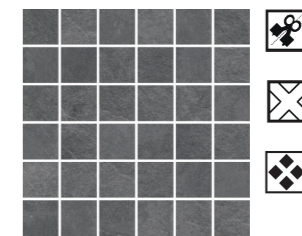

MOSAICO TERRANOVA BLACK
30 X 30

GTN04010
Y300